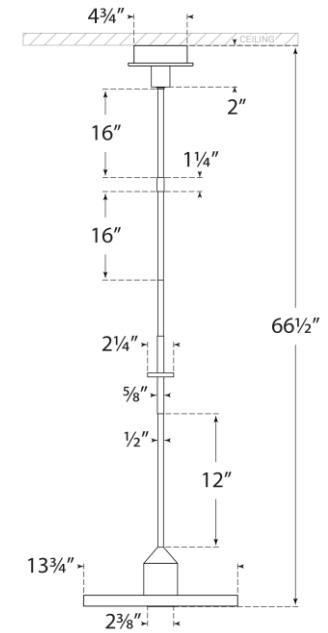

## Valen Medium Pendant

Item # TOB 5192PN

Designer: Thomas O'Brien

O/A Height: 66.5"

Fixture Height: 6"

Min. Custom Height: 30"

Width: 13.75"

Canopy: 4.75" Round

Finishes: BZ/HAB, HAB, PN

Socket: Dedicated LED

Wattage: 20w (1600lm)

Note: Custom Height Available

Front View